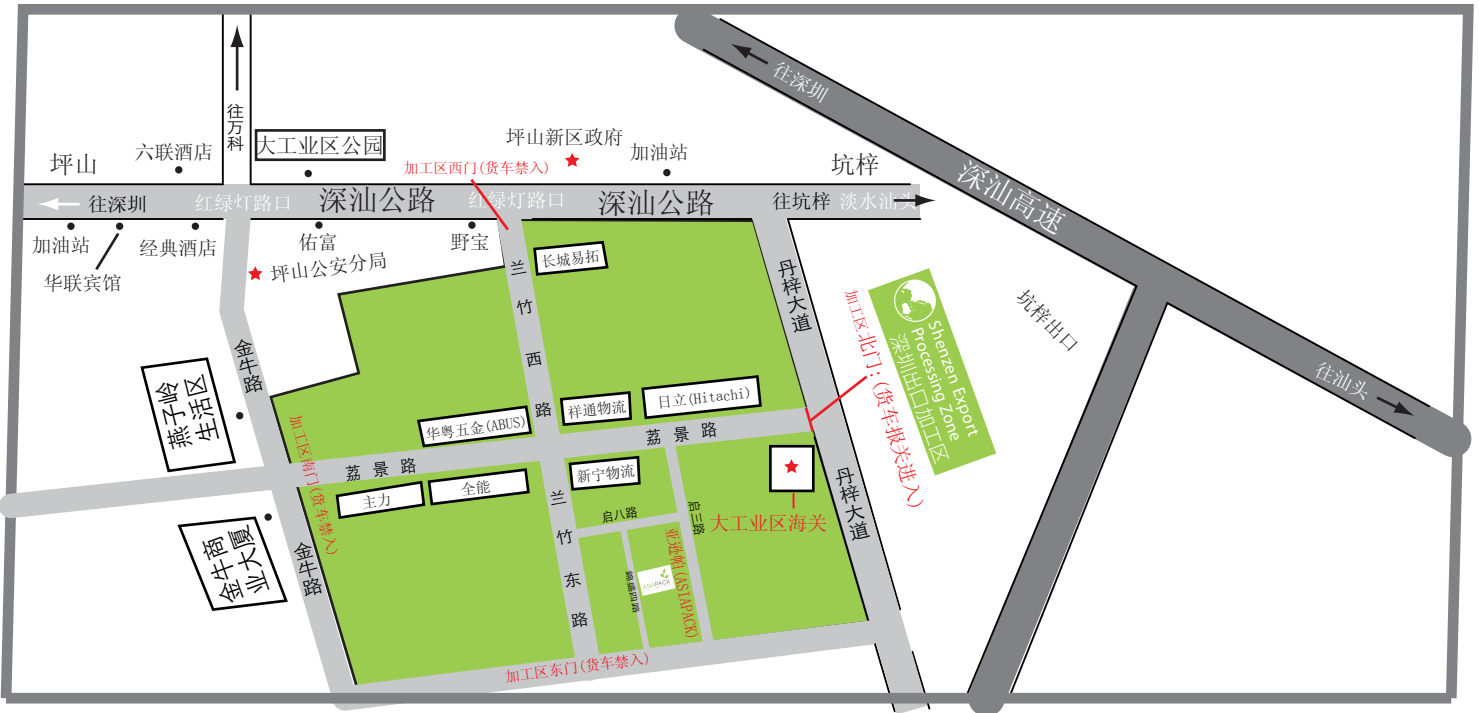

Asiapack Factory location in Shenzhen

Shenzhen Export Processing Zone, Lanzhu Road W, Pingshan district, Shenzhen

From Lowu by taxi, ask for Yanba Highway and then to Pingshan,

Or alternatively ask for Qingping Highway and then Shuiguan Highway to Pingshan

罗湖坐出租车，请走盐坝高速到坪山，或者走清平高速，转水官高速到坪山。

Asiapack (shenzhen) Co.Ltd.,

3rd floor, Nb.2 Jinsheng 4th Rd, Lanzhu Rd North side.

Shenzhen Export Processing Zone, Pingshan, Shenzhen, China. 518118

亞遜帕包裝(深圳)有限公司

深圳市坪山新區出口加工區蘭竹路以北錦盛四路2號珈偉工業區廠房A301.B301