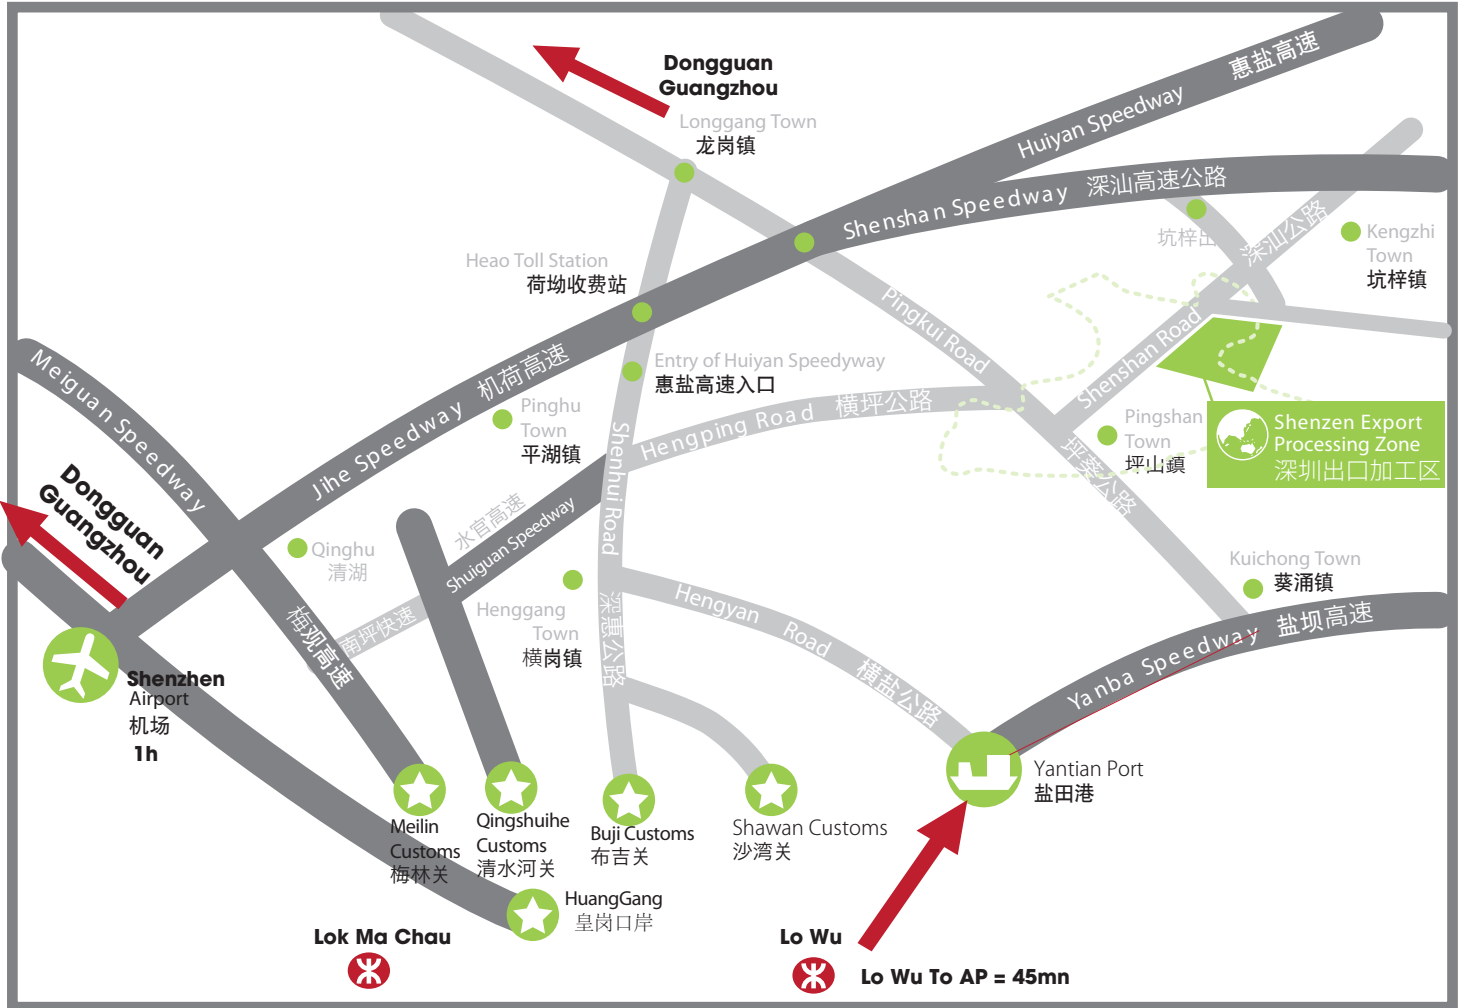

Asiapack Factory location in Shenzhen

Shenzhen Export Processing Zone, Lanzhu Road W, Pingshan district, Shenzhen

From Lowu by taxi, ask for Yanba Highway and then to Pingshan,

Or alternatively ask for Qingping Highway and then Shuiguan Highway to Pingshan

罗湖坐出租车，请走盐坝高速到坪山，或者走清平高速，转水官高速到坪山。

Asiapack (shenzhen) Co.Ltd.,

3rd floor, Nb.2 Jinsheng 4th Rd,Lanzhu Rd North side.

Shenzhen Export Processing Zone,Pingshan, shenzhen, China. 518118

亞遜帕包裝(深圳)有限公司

深圳市坪山新區出口加工區蘭竹路以北錦盛四路2號珈偉工業區廠房A301.B301