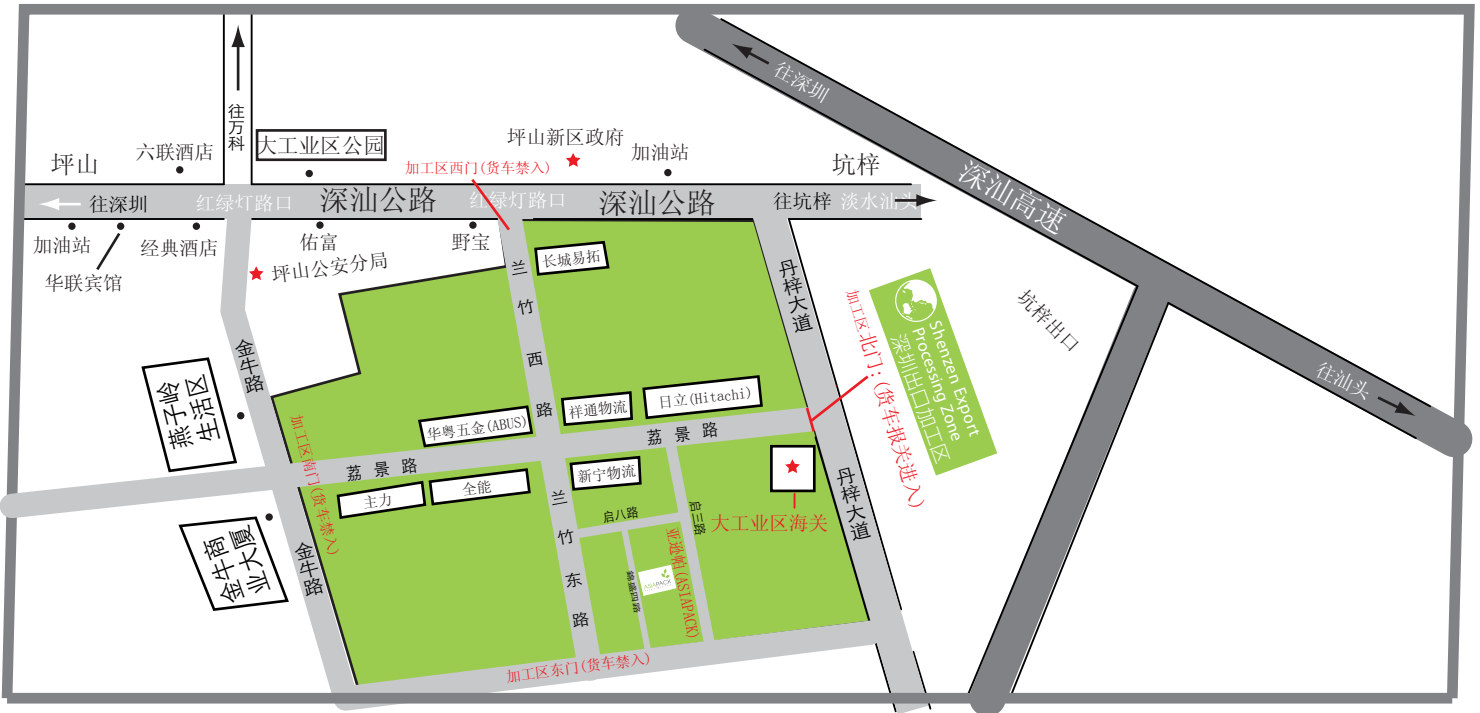

Asiapack Factory location in Shenzhen

Shenzhen Export Processing Zone, Lanzhu Road W, Pingshan district, Shenzhen

From Lowu by taxi, ask for Yanba Highway and then to Pingshan,

Or alternatively ask for Qingping Highway and then Shuiguan Highway to Pingshan

罗湖坐出租车，请走盐坝高速到坪山，或者走清平高速，转水官高速到坪山。

Asiapack (shenzhen) Co.Ltd.,

3rd floor, Nb.2 Jinsheng 4th Rd,Lanzhu Rd North side.

Shenzhen Export Processing Zone,Pingshan, shenzhen, China. 518118

亞遜帕包裝(深圳)有限公司

深圳市坪山新區出口加工區蘭竹路以北錦盛四路2號珈偉工業區廠房A301.B301